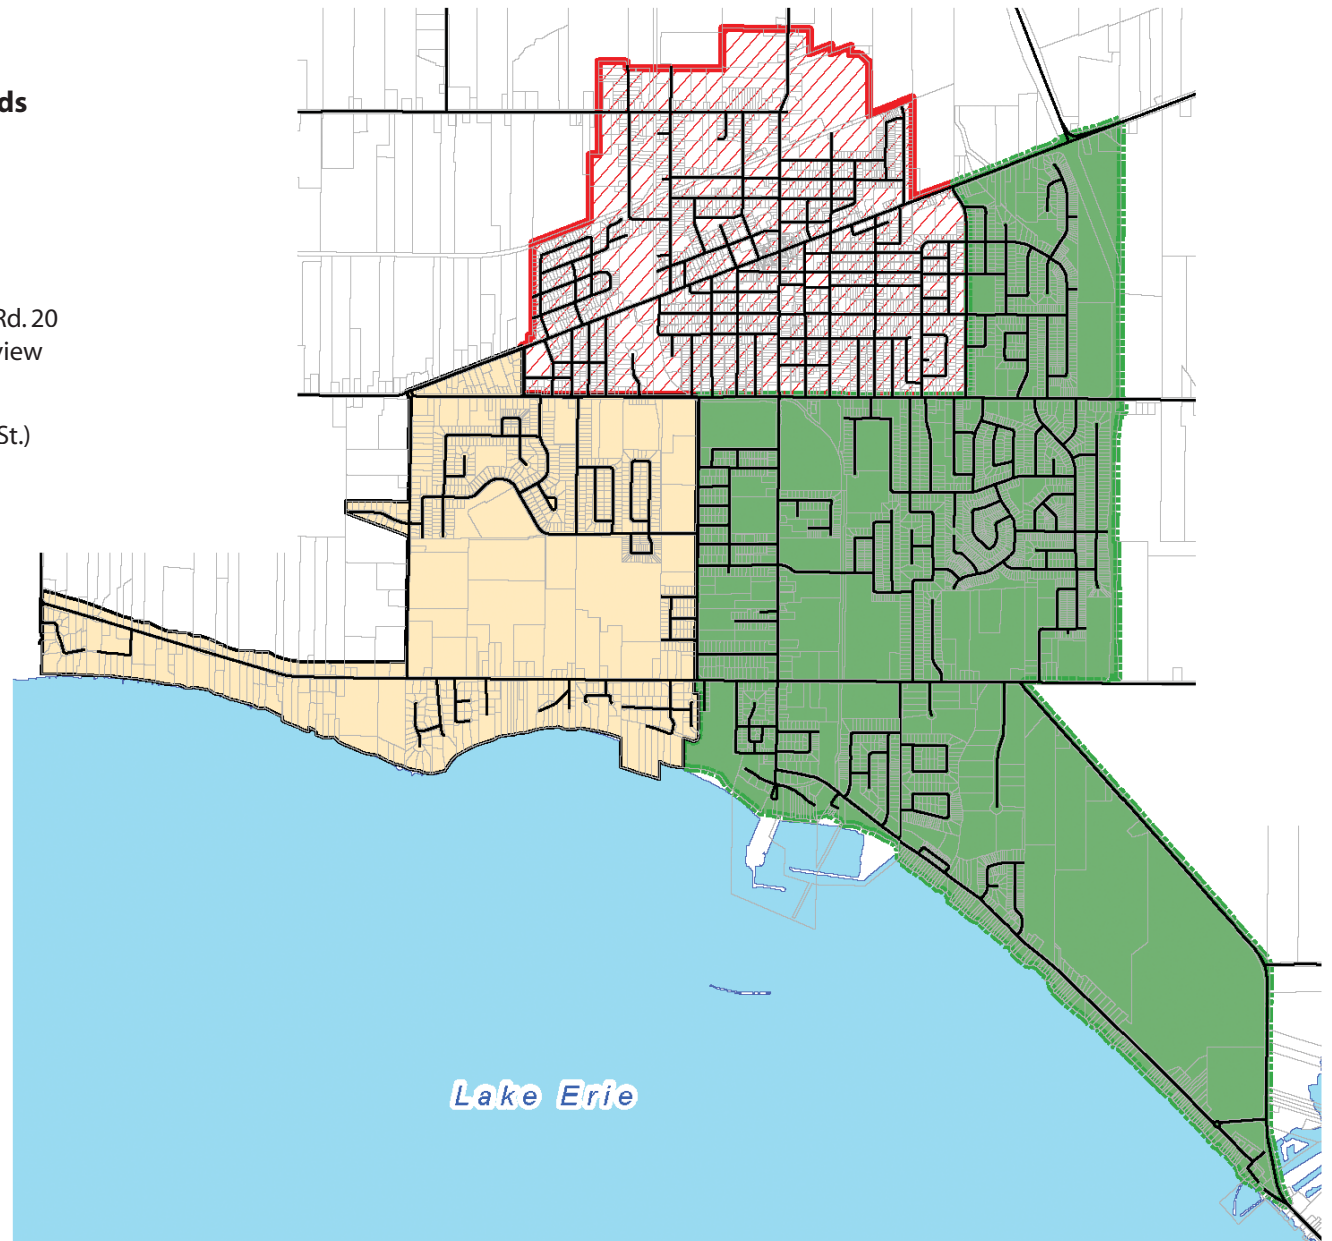

Yard Waste Map

(Urban ONLY)

Yard Waste begins April 4th, 2011 and ends November 25th, 2011.

-  **Wednesday Pick Up**
(includes Sandy Lakes, Whilhem Subdivision & Subdivisions along County Rd. 20 (Seacliffe Dr.) & Countess /McGraw) & Erieview
-  **Thursday Pick Up**
(includes both sides of Oak St. and Lutsch St.)
-  **Friday Pick Up**
(includes Robson Rd. to Sturgeon Creek)

Larger Yard Waste Map:

For a downloadable LARGER yard waste map - please visit www.leamington.ca or www.ewswa.org