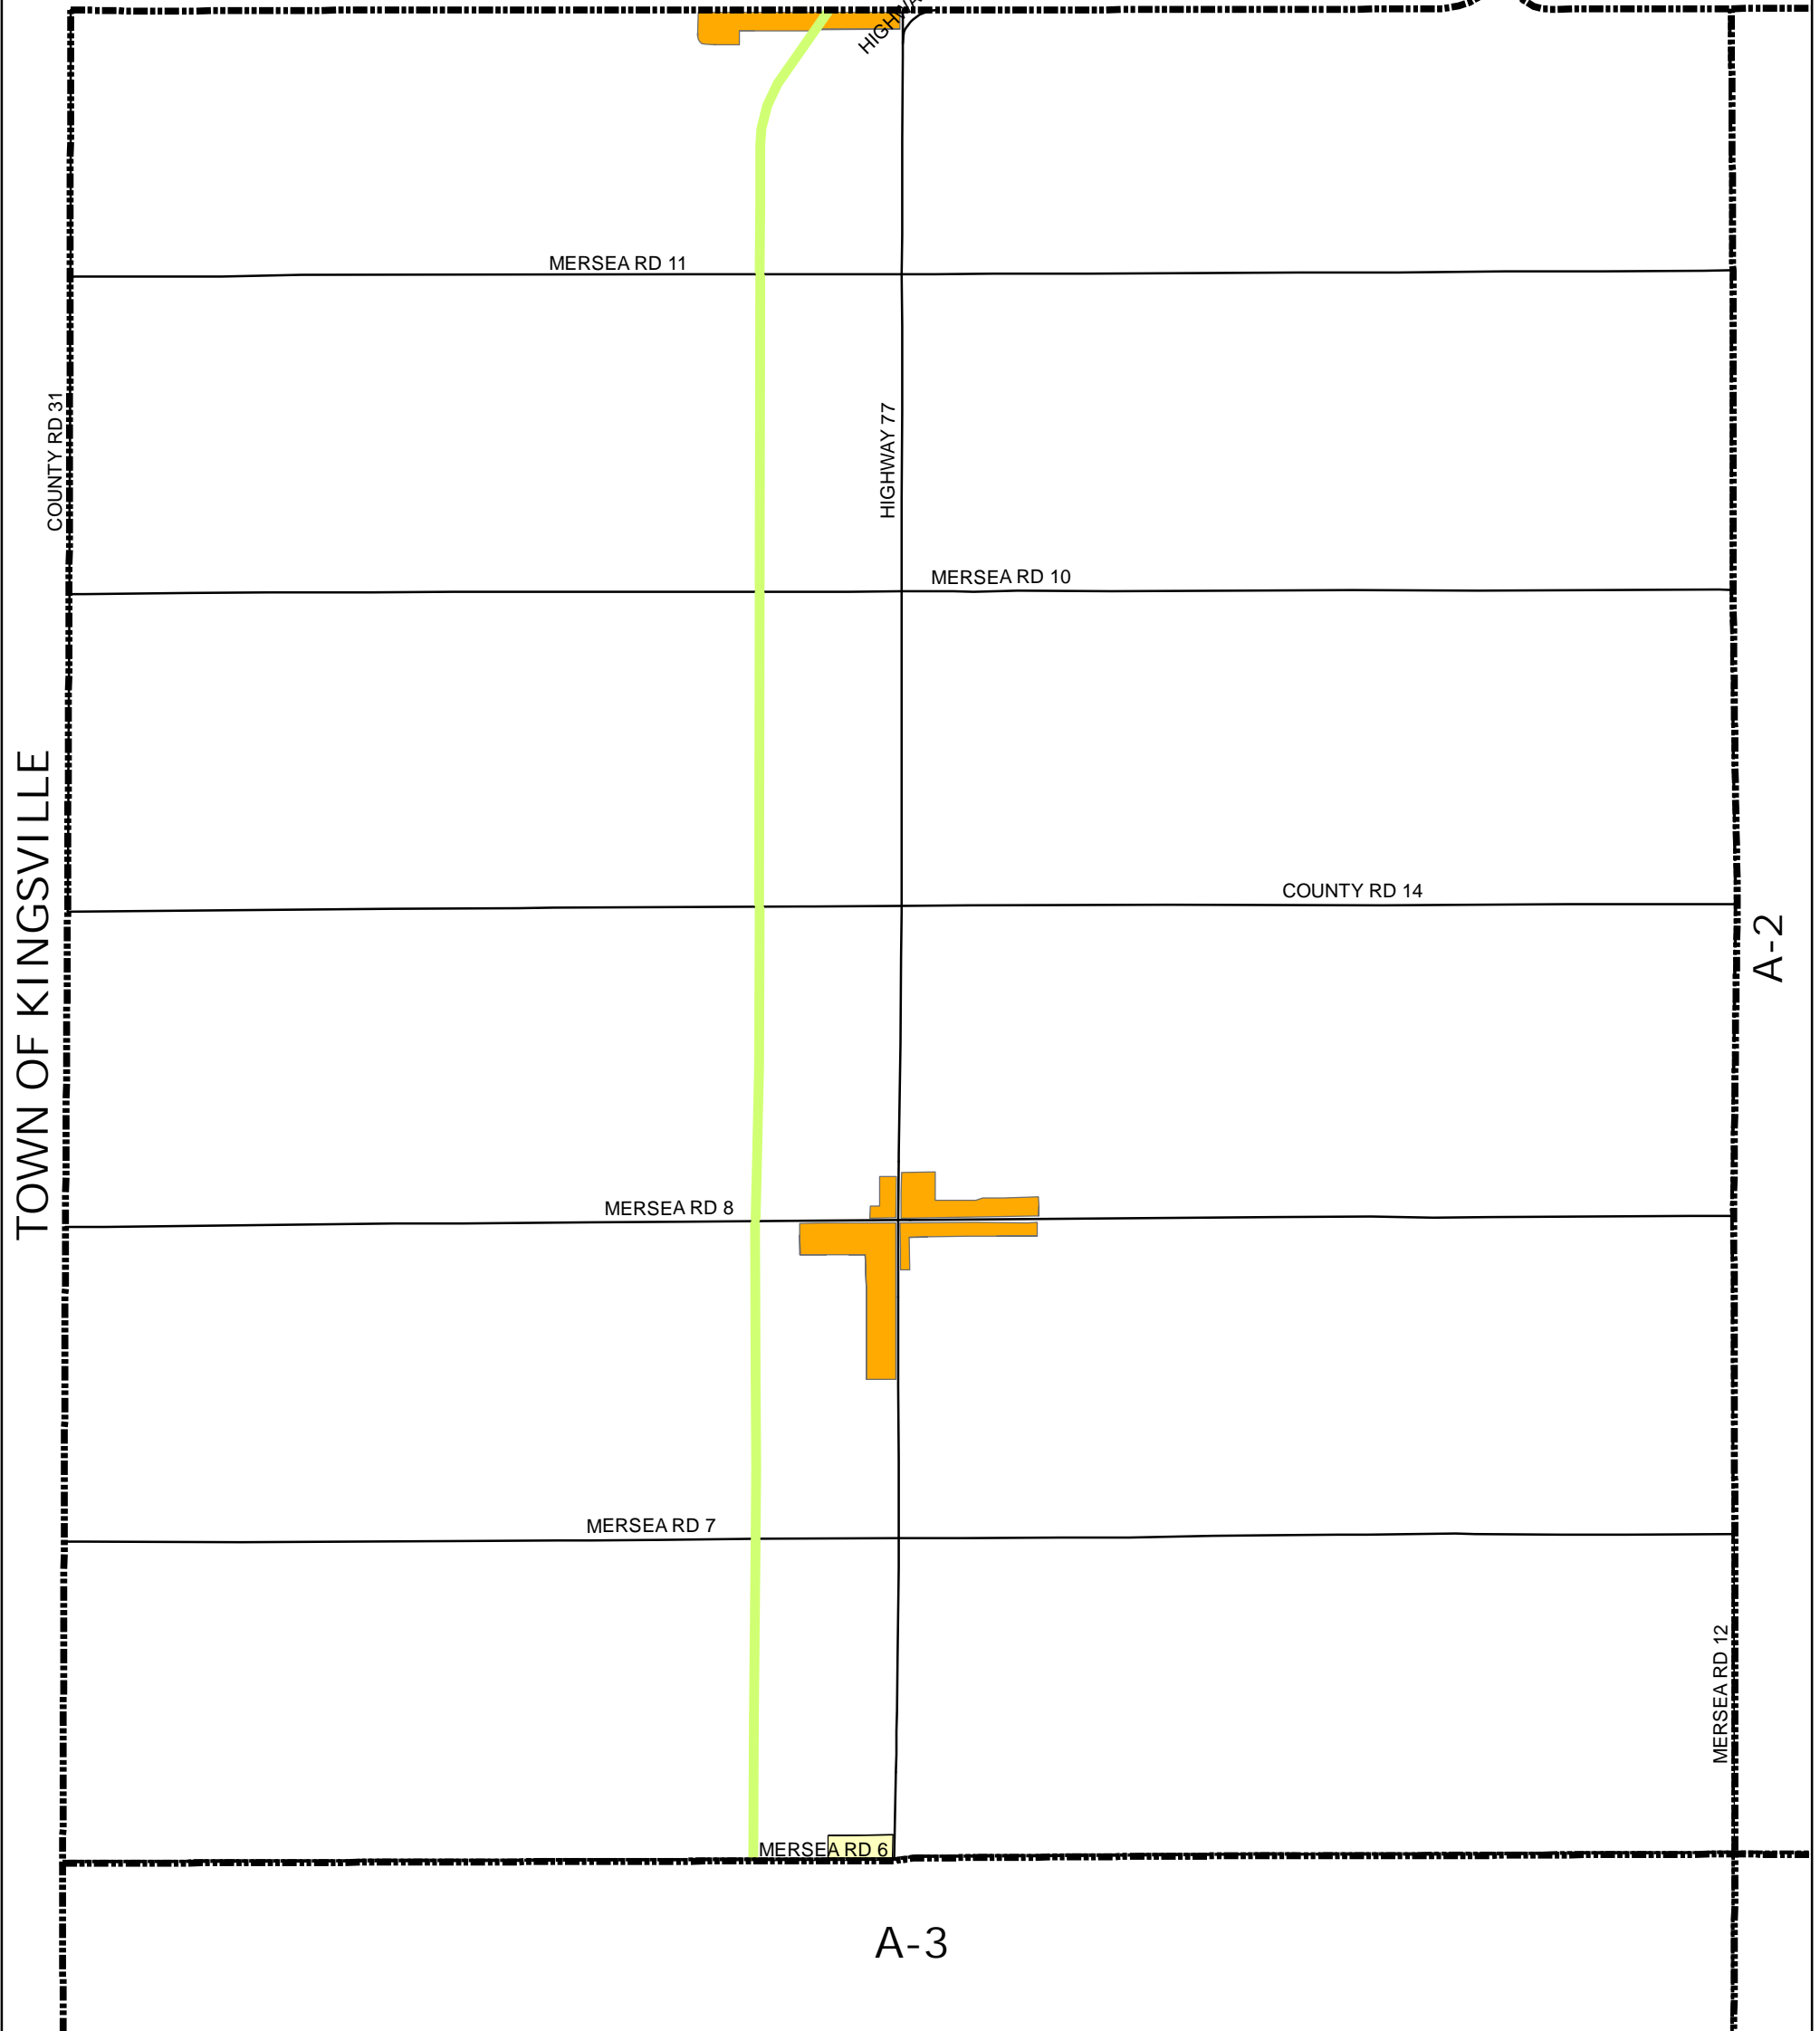

TOWN OF LAKESHORE

OTHER LAND USES

- AGRICULTURAL
- RURAL RESIDENTIAL
- HAMLET
- OPEN SPACE AND RECREATION

**SCHEDULE "A-1"
OFFICIAL PLAN
MUNICIPALITY OF
LEAMINGTON**

LAND USE PLAN