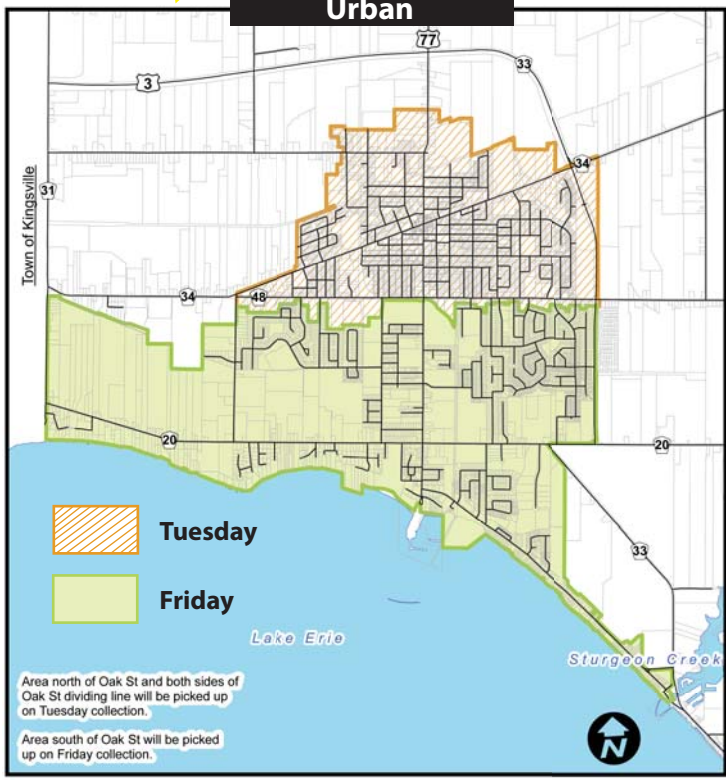

NEW Leamington Garbage Collection Maps / Starting the week of February 5th, 2012.

Urban: North of and both sides of Oak St. - Tuesday Pickup.
South of Oak St. - Friday Pick-up.

Rural: North of and both sides of CR34/Mersea Rd. 3 - Thursday Pick-up. South of CR 34/Mersea Rd. 3 - Wednesday Pick-up.

Residents: Your garbage day has CHANGED. For larger copies of the garbage collection maps, please refer to the website www.leamington.ca or call Community Services at 519-326-5761.