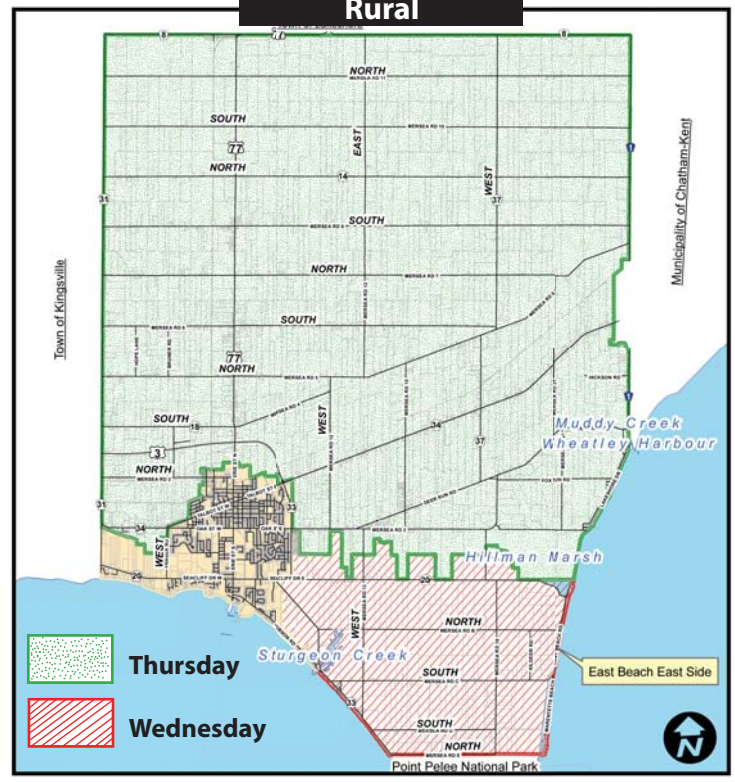

NEW Leamington Garbage Collection Maps / Starting the week of February 5th, 2012.

Urban: North of and both sides of Oak St. - Tuesday Pickup.
South of Oak St. - Friday Pick-up.

Rural: North of and both sides of CR34/Mersea Rd. 3 - Thursday Pick-up. South of CR 34/Mersea Rd. 3 - Wednesday Pick-up.

Residents: Your garbage day has CHANGED. For larger copies of the garbage collection maps, please refer to the website www.leamington.ca or call Community Services at 519-326-5761.