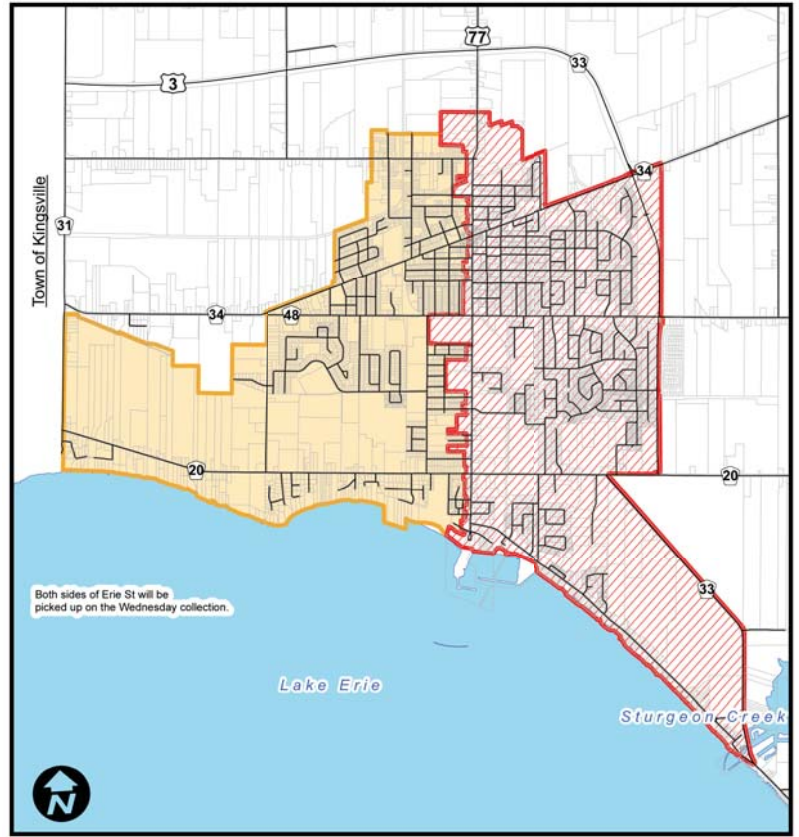

NEW Leamington Yard Waste Collection Map

Your new yard waste collection day will either be on Wednesday OR Friday.

 **FRIDAY:**
Areas WEST of Erie (not including Erie) will be picked up on Friday.

 **WEDNESDAY:**
Erie St. (both sides) and areas EAST of Erie will be picked up on Wednesday.

Starting the week of April 2nd, 2012.

Residents: **Your yard waste day has CHANGED.** For larger copies of the yard waste collection map, please refer to the website www.learmington.ca or call Community Services at 519-326-5761.