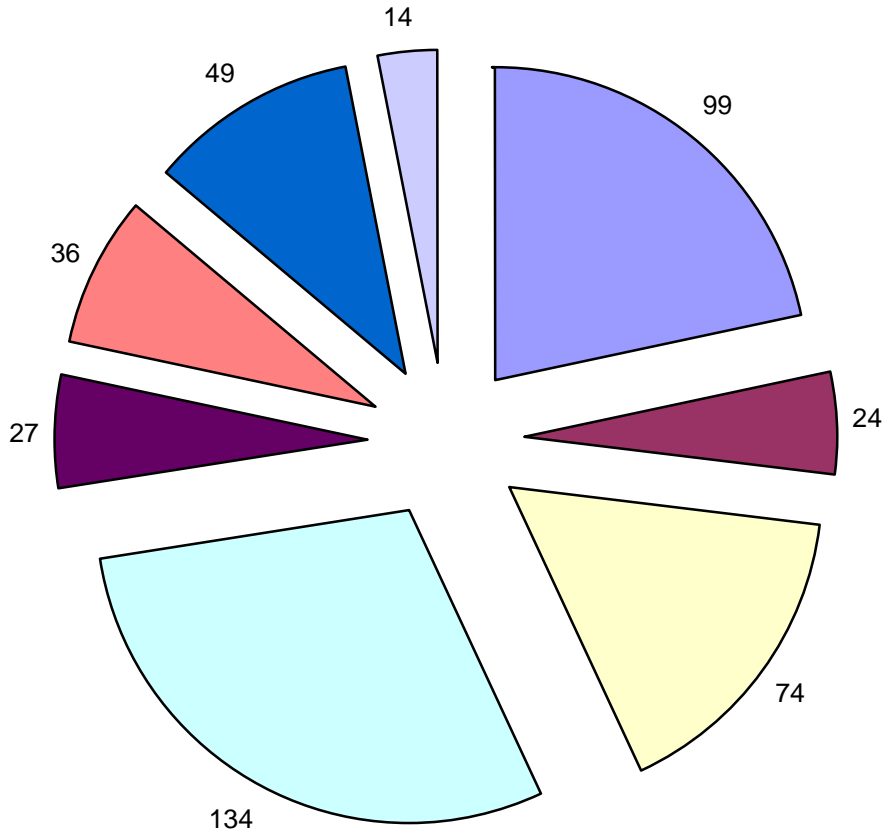

**2003 Response Type Breakdown
(Total Calls=455+2 exposures)**

- Fires/Explosions
- Pre-Fire Conditions
- Unauthorized Burning
- False Fire Calls
- Public Hazard
- Rescue
- Carbon Monoxide
- Other Response