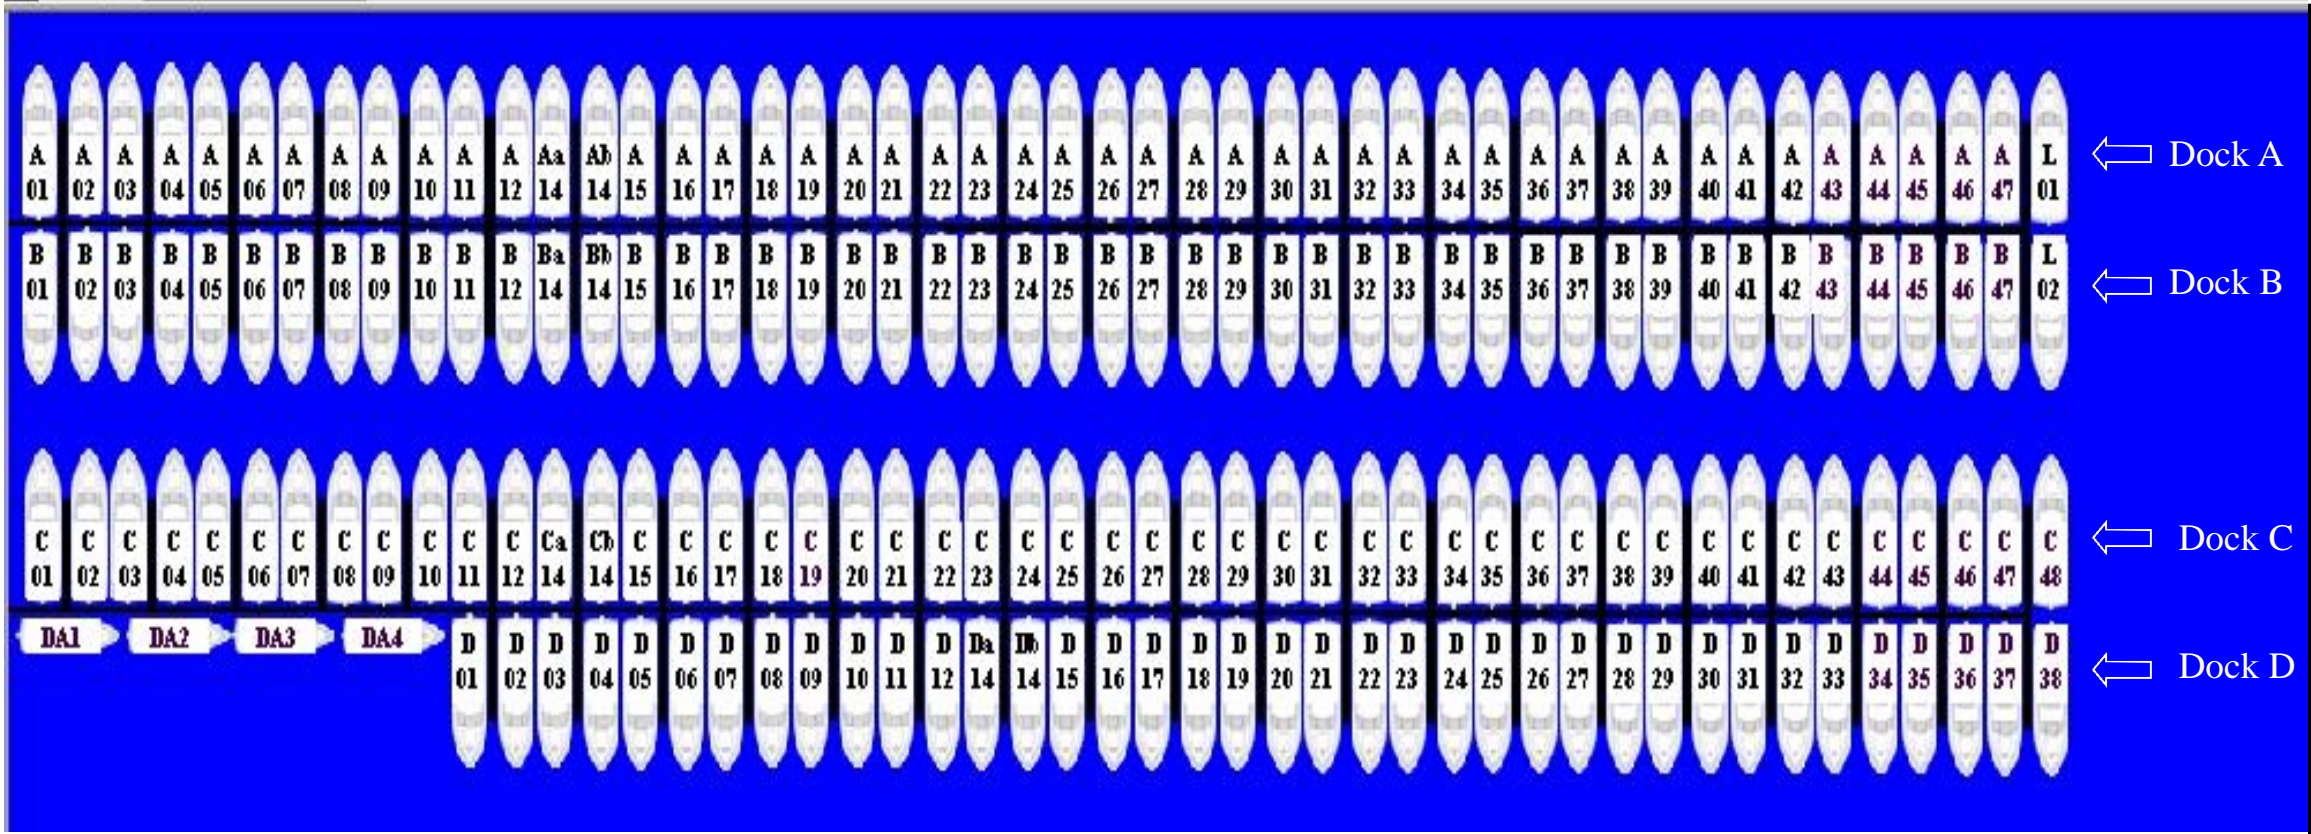

LAKE ERIE

MARINA BREAKWALL

O
F
F
I
C
E
&
G
A
S
D
O
C
K

← Dock A

← Dock B

← Dock C

← Dock D

J
I
M
A
A
N

I
S
L
A
N
D
E
R

D
O
C
K

PROMENADE WALKWAY TO SEACLIFFE

LAUNCH
RAMP